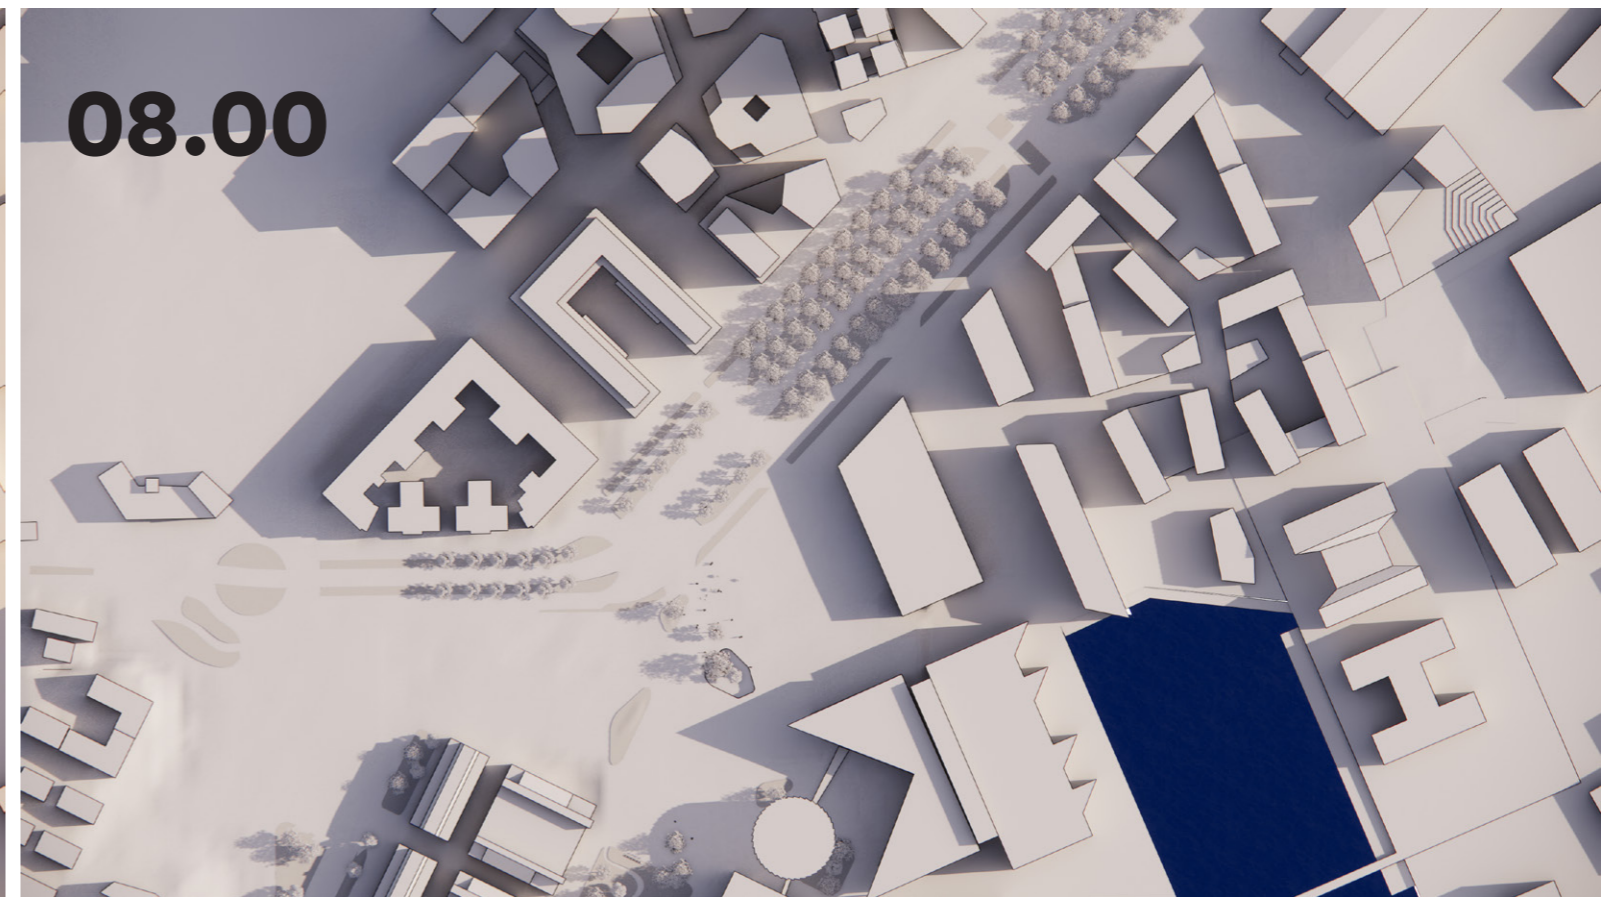

Solstudie - Sommarsolstånd (21:a Juni) - Morgon/Förmiddag Utan byggnad

06.00

08.00

10.00

12.00