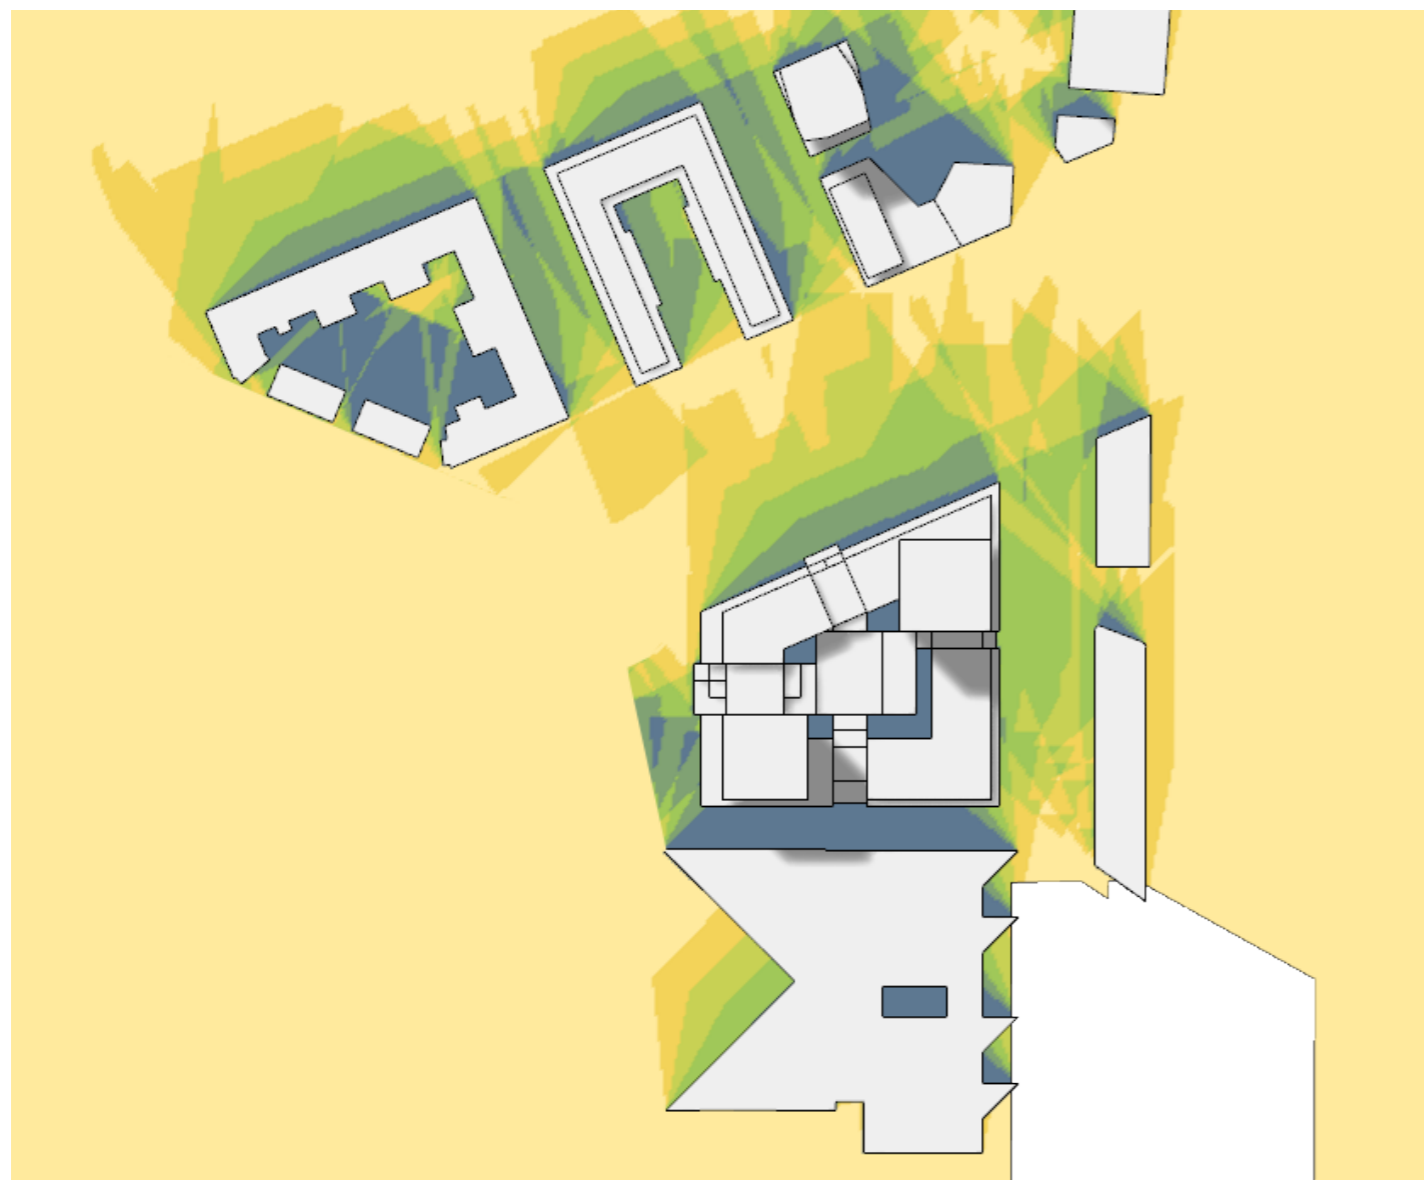

Solstudie - Soltimmar på marken

Vårdagjämning (20:e Mars)

With the proposal