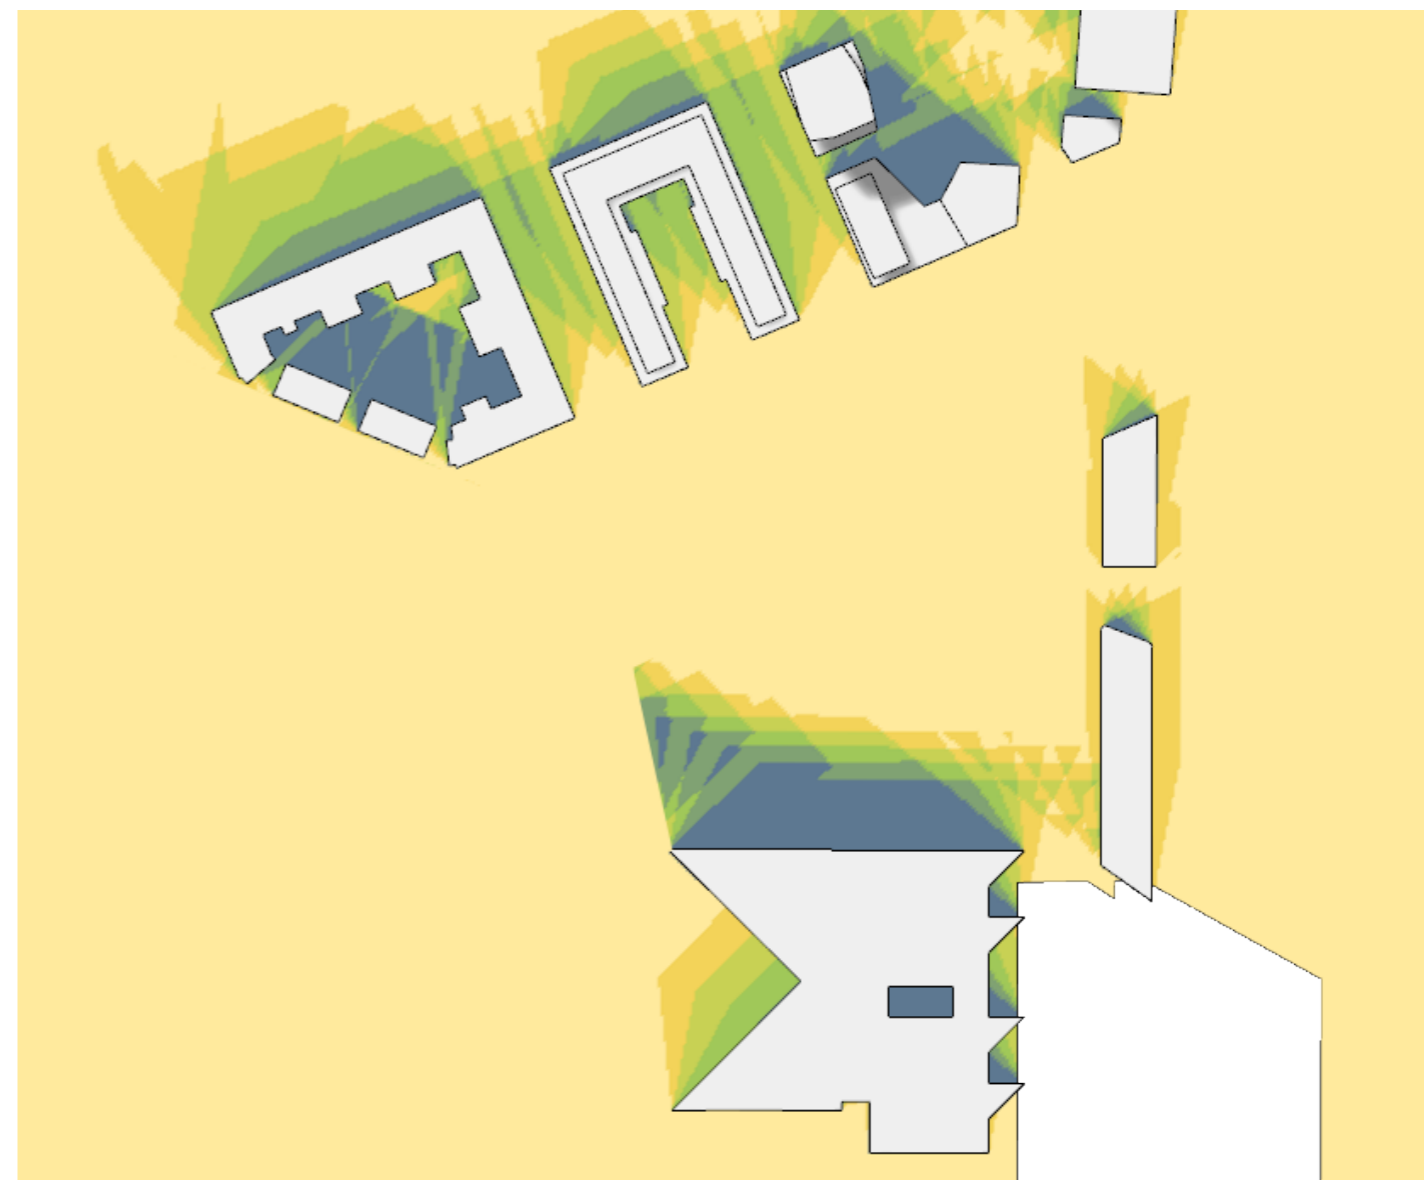

Without the proposal

Sunlight hours on the ground (h), 21st March 09:00 - 17:00